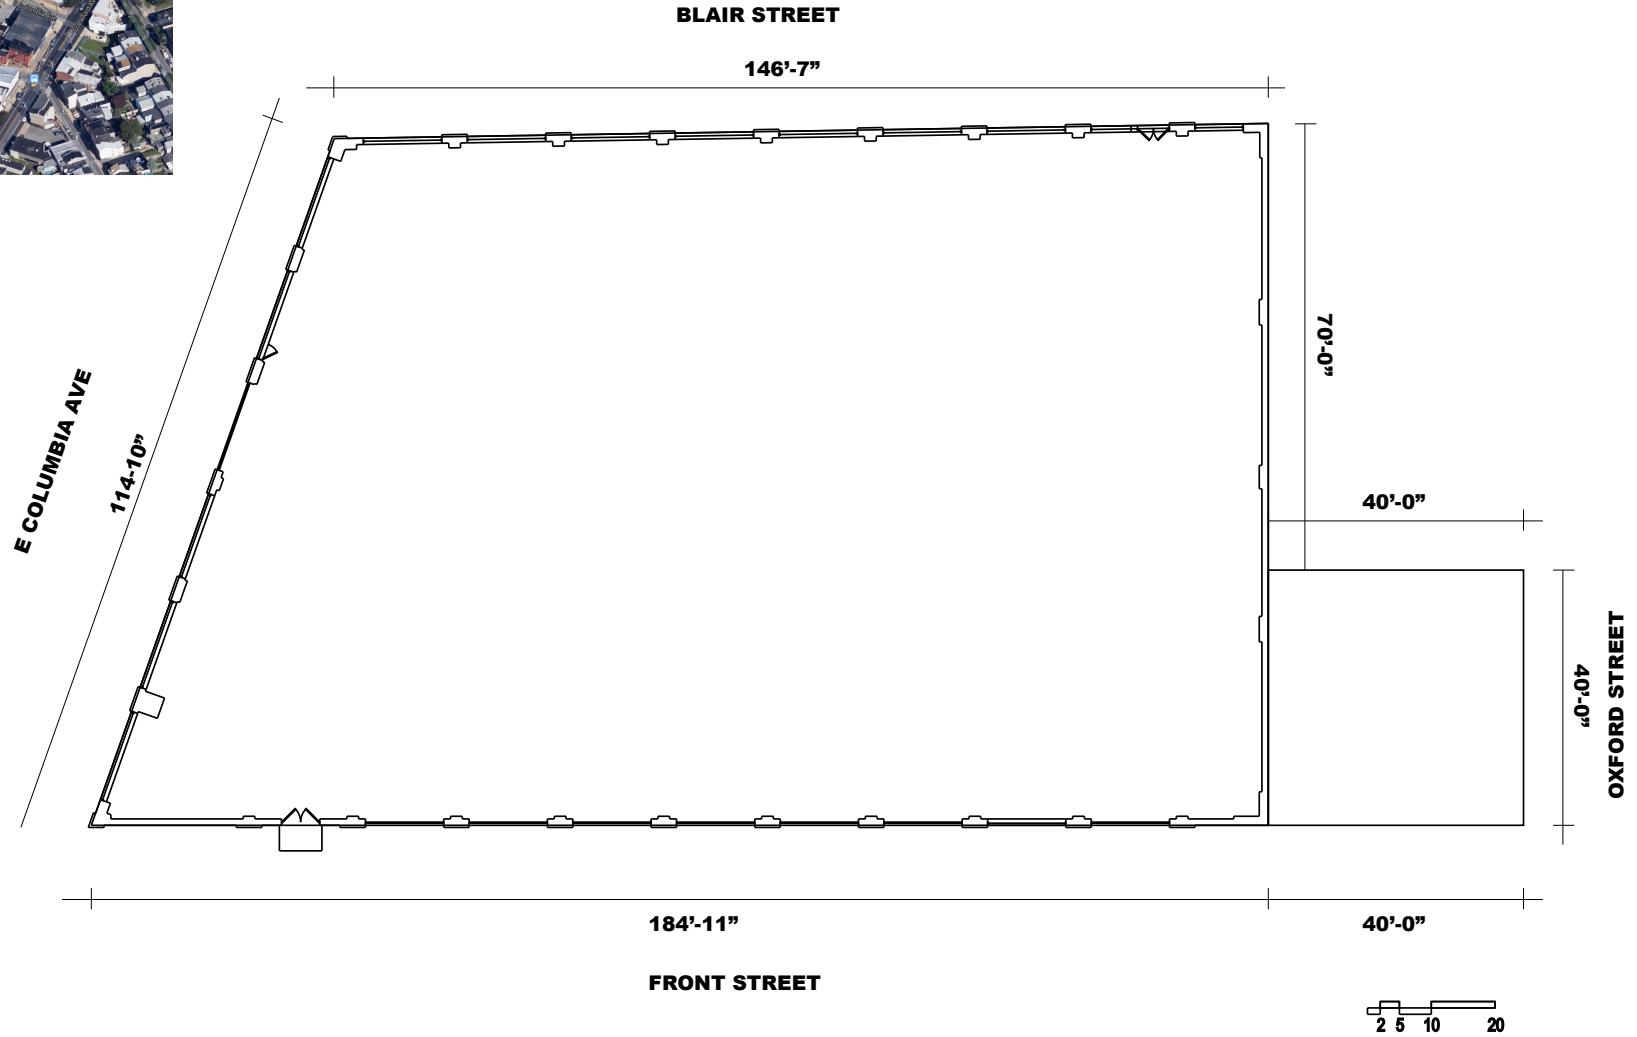

The information contained herein has been obtained from sources deemed reliable. MSC cannot verify it and makes no guarantee, warranty or representation about its accuracy. Any projections, opinions, assumptions or estimates provided by MSC are for discussion purposes only and do not represent the current or future performance of a property, location or market.

FOR MORE INFO
PLEASE CONTACT

BRUNO POUGET 215.568.2600 x727
bpouget@MSCretail.com

MICHAEL SALOVE 215.568.2600 x717
msalove@MSCretail.com