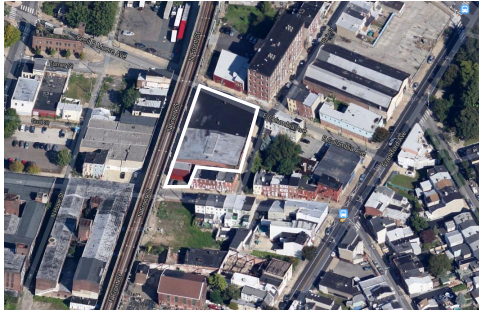

SITE PLAN

1601 North Front Street

CONTEXT MAP